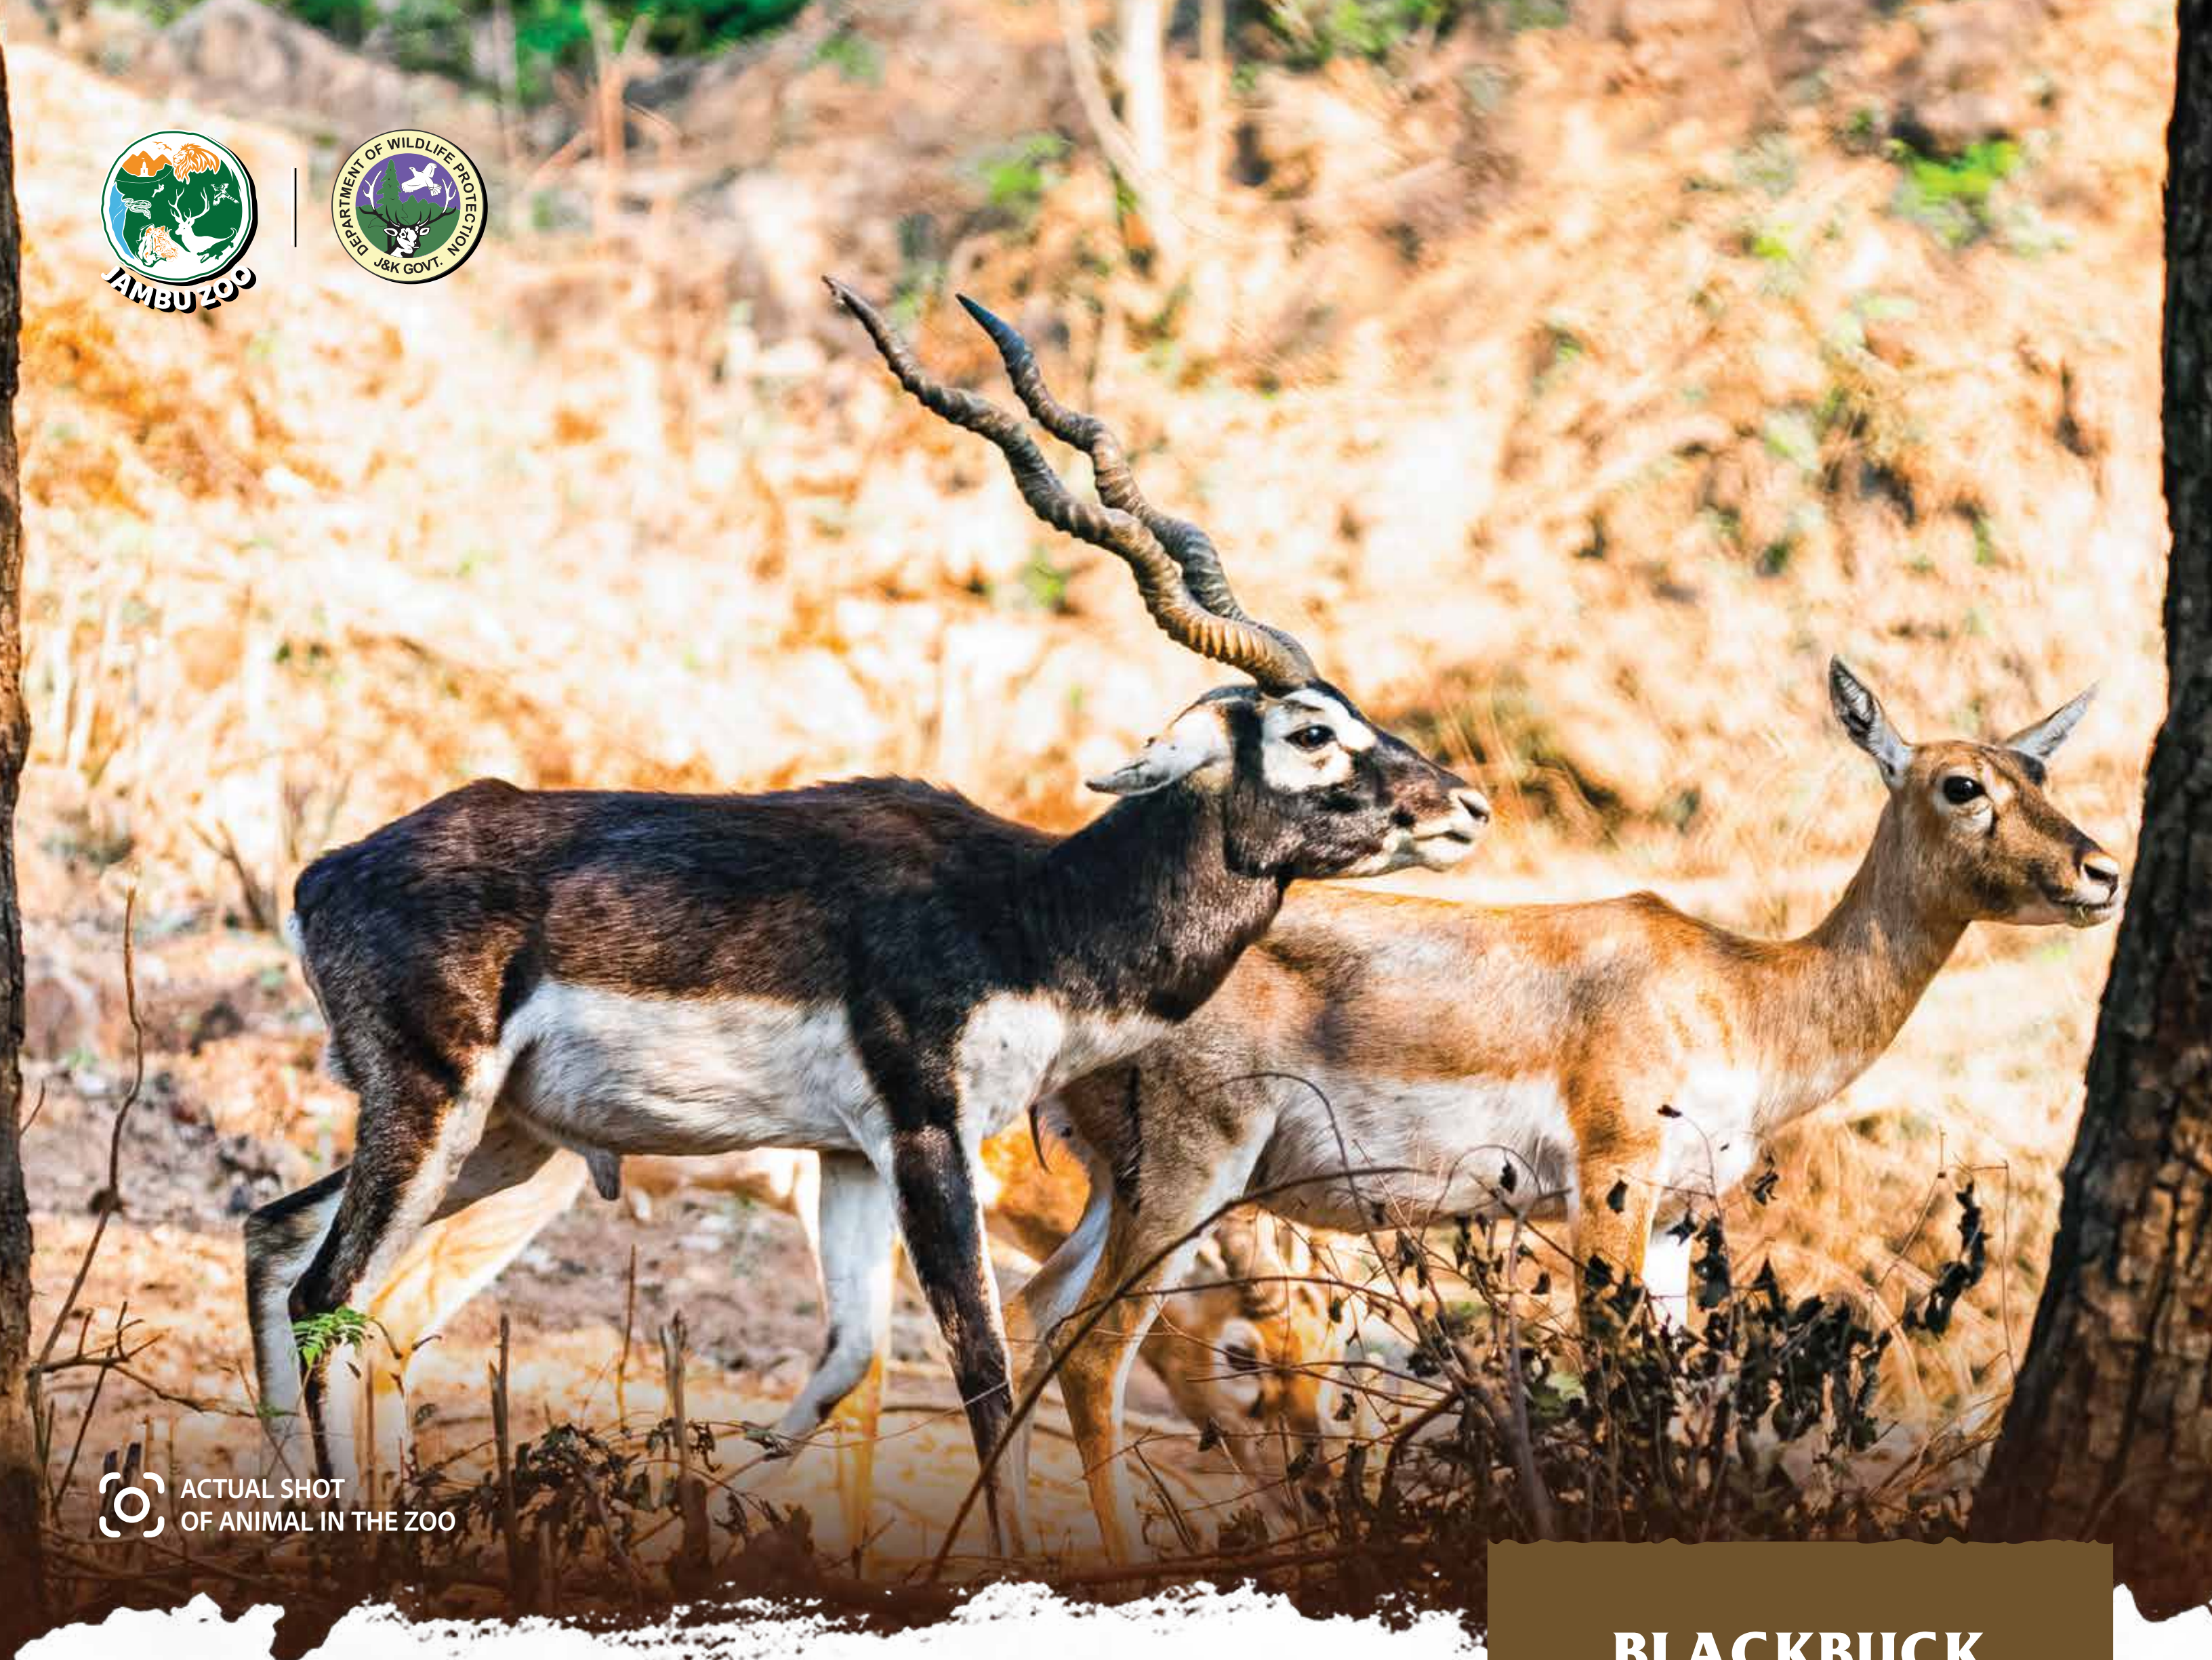

ACTUAL SHOT OF ANIMAL IN THE ZOO

OCT

2025

SUN	MON	TUE	WED	THU	FRI	SAT
			1	2	3	4
5	6	7	8	9	10	11
12	13	14	15	16	17	18
19	20	21	22	23	24	25
26	27	28	29	30	31	

HOLIDAYS

1 Mahanavami | 2 Mahatma Gandhi's Birthday, Dussehra | 18 Urs Sheikh Noor-ud-Din Sahib* (Kashmir Province) | 21 Diwali | 26 Accession Day

*All Muslim holidays are subject to appearance of moon.

FUN FACT! BLACKBUCK

Antelope cervicapra

"Blackbucks blitz the plains at 80 km/h, outrunning most predators in style!"